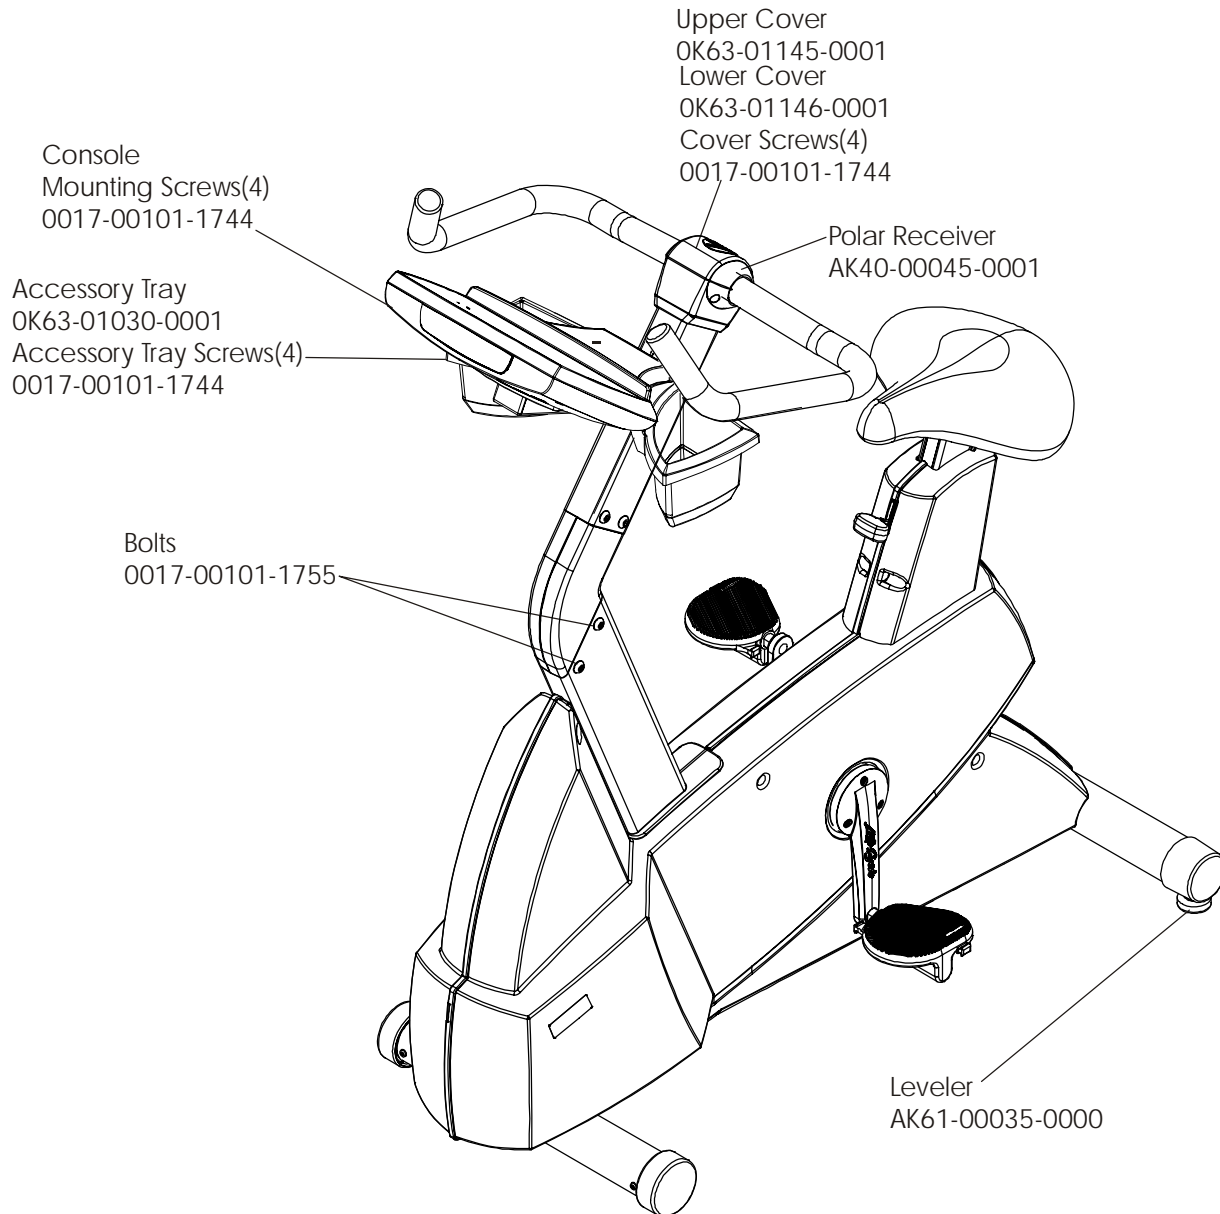

ARCTIC SILVER 95CW
Console Mtg. Screws & Polar Covers

95CW-0XXX-02
S/N CCR100000 and UP